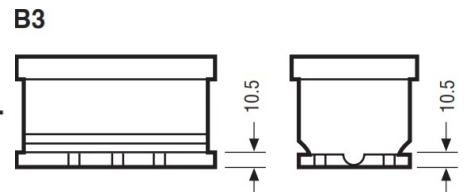

Weights & Measures

Mean Weight with Acid	17.6kg
-----------------------	--------

Container Features

Case Type	LB3 DIN EFB
Hold Down	B3
State of Charge Indicator	✓
Handles	✓
End Venting	✓
Lid Type	SMF Double Lid

Cell Assembly Layout

Battery Hold-down

Data Sheet generated on 01/02/2023 - E&OE